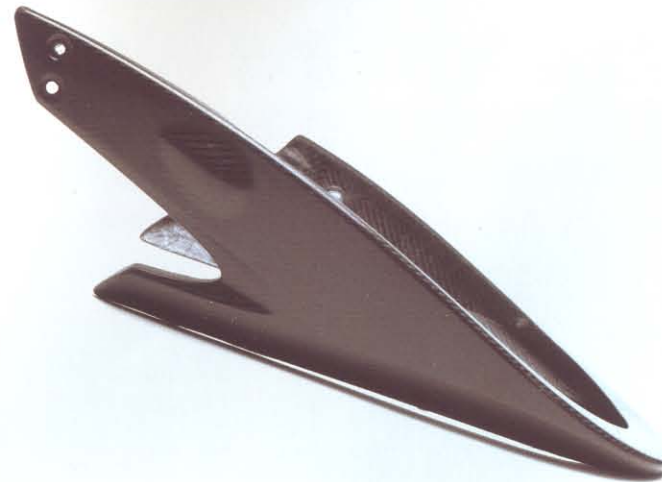

Carbon Fibre Tank Cover

P1109.KACFC

- ▶ Fits '99-later X1 models.
- ▶ Approx. 961g lighter than original part.

Carbon Fibre Windscreen

59458-99Y

- ▶ Fits '99-later X1 models.
- ▶ Approx. 241g lighter than original part.