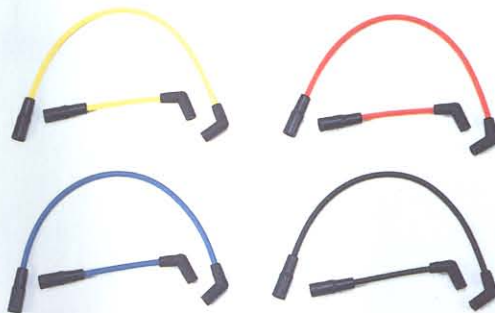

Spark Plug Wires

31955-01Y	Black
31968-01Y	Orange
31973-01Y	Yellow
31982-01Y	Blue
32007-01Y	Black
32011-01Y	Orange
32012-01Y	Yellow
32020-01Y	Blue

- 31955-01Y, 31968-01Y, 31973-01Y, 31982-01Y fits '97-later M2 models / '96-'98 S1 models.
- 32007-01Y, 32011-01Y, 32012-01Y, 32020-01Y fits '99-later X1 models.
- New boot design and wire length allow cleaner wire routing.
- 8mm wires transmit maximum voltage to spark plugs.

CAUTION:

ENGINE RELATED PERFORMANCE PARTS ARE INTENDED FOR THE EXPERIENCED RIDER ONLY.

BUELL MOTORCYCLES MODIFIED WITH SOME PERFORMANCE ENGINE PARTS MUST NOT BE USED ON PUBLIC ROADS AND IN SOME CASES MAY BE RESTRICTED TO CLOSED COURSE COMPETITION. THROUGHOUT THIS CATALOGUE ALL ENGINE RELATED PERFORMANCE PARTS IDENTIFIED WITH A CHEQUERED FLAG ARE INTENDED FOR RACING APPLICATIONS ONLY.