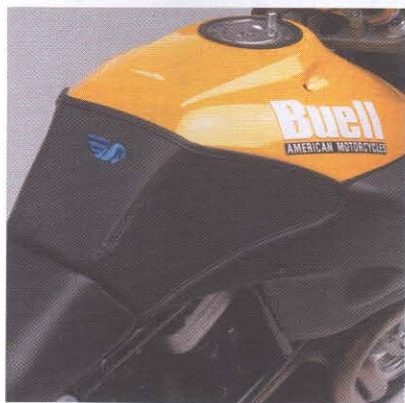

24.

23. S3 Narrow Saddlebag Kit

New design provides easy access with no key needed. Bags are lockable and feature water resistant rubber seals, internal bungee straps to secure load, new softer liner bags and an easy-release three-point mounting system.

Fits Thunderbolt 97-00.

90434-99Y	Prime
90434-99YYM	Spark Red
90434-99YYV	Onyx Alloy
90434-99YYX	Demon Blue
90434-99YYB	Carbon Black
90434-99YYE	Amazon Green
90434-99YYD	Blue Streak

90434-99YYL	Molten Orange
90434-99YYU	Reactor Yellow
90434-99YYA	Billet Metallic
90434-99YYF	Black Magic
90434-99YYC	Canyon Red
90434-99YYG	White Gold

24. Phantom Tank Mask

Constructed of rugged, 34oz., fleece-back vinyl, the Phantom Tank Mask protects your X1 tank from damage caused by belt buckles and zippers. All seams are double stitched for maximum durability. The Buell Pegasus is embroidered in blue.

50487-99Y Fits Lightning 99-00.

25. Racoon Tank Mask

Constructed of rugged, 34oz., fleece-back vinyl, the Racoon Tank Mask protects your tank from damage caused by belt buckles and zippers. All seams are double stitched for maximum durability. The Buell Pegasus is embroidered in blue.

50486-98Y Fits Cyclone 97-00, White Lightning 98.

26. Warrior Tank Mask

Constructed of rugged, 34oz., fleece-back vinyl, the Warrior Tank Mask protects your tank from damage caused by belt buckles and zippers. All seams are double stitched for maximum durability. The Buell Pegasus is embroidered in blue.

61496-96Y Fits Cyclone 97-98, Lightning 96-98.

27. S3 Narrow Saddlebag Cover Set

Easily convert your deep saddlebags into streamlined storage. Fits Thunderbolt 98 Saddlebags.

90447-98Y	Prime
90447-98YYA	Billet Metallic
90447-98YYE	Amazon Green
90447-98YYF	Black Magic
90447-98YYM	Spark Red