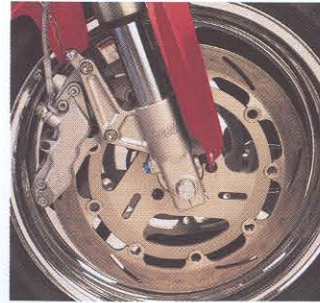

11. Pro-Series Race System Kit

Increase the hp and torque of your Buell with the Pro-Series race system in combination with the Thunderstorm heads. Kit includes Exhaust Pipe, Muffler, Air Cleaner Assembly and Ignition Module. Save money by purchasing the kit versus purchasing each component separately.

- **82000-96Y** Fits Cyclone 97-98, Lightning 96-98, White Lightning 98, Thunderbolt 97-98.
- **82000-99Y** Fits Lightning 99-00.
- **82001-99Y** Fits Cyclone 99-00.

Buell Motorcycles modified with some performance engine parts must not be used on public roads and in some cases may be restricted to closed course competition. Throughout this catalogue all engine related performance parts identified with the 'Racing Rider' symbol are intended for racing applications only.

11a. Pro Series Exhaust Pipe

6.35cm collector works in conjunction with muffler to achieve maximum horsepower and torque.

- **65396-96Y** Fits Cyclone 97-98, Lightning 96-98, White Lightning 98, Thunderbolt 97-98.
- **65400-99Y** Fits Lightning 99-00.
- **91423-99Y** Fits Cyclone 99-00

This exhaust pipe cannot be used with the stock air box or S3T firing lowers.

11b. Muffler

Stainless Steel caps with 6.35cm inlet and outlet. Rigorously dyno tuned for maximum torque and horsepower.

- **65398-96Y** Fits Cyclone 97-98, Lightning 96-98, White Lightning 98, Thunderbolt 97-98.
- **91424-99Y** Fits Lightning 99-00, Cyclone 99-00.

Note: The muffler and exhaust pipe must be purchased together. The muffler does not retrofit to any other stock pipe.

11c. Pro Series Air Cleaner Assembly

Oval design carbon fibre with high-flow element and large surface area to allow engine to breathe for maximum rpm. Works together with other race system components to achieve improved torque and horsepower.

- **29460-96Y** Fits Lightning 96-98, White Lightning 98, Cyclone 97-98, Thunderbolt 97-98.
- **91421-99Y** Fits Cyclone 99-00.
- **91420-99Y** Fits Lightning 99-00.

11d. Pro Series Ignition Module

Race proven advance curve that allows the engine to rev to 6800 rpm.

- **32680-96Y** Fits Cyclone 97-98, Lightning 96-98, White Lightning 98, Thunderbolt 97-98.
- **91438-99Y** Fits Thunderbolt 97-98, Lightning 96-98, White Lightning 98, Cyclone, 97-00.

11e. Race Electronic Control Module (not pictured)

Module designed to work with other race system components to achieve improved torque and horsepower. Dyno proven advance curve that allows the engine to rev to 6800 rpm.

- **91437-99Y** Fits 99-00 Lightning.

12. Piston & Ring Assemblies

Must purchase one piston/ring assembly per Thunderstorm head to optimise performance.

- **22676-98Y** Standard
- **22677-98Y** .005 Oversize
- **22678-98Y** .010 Oversize
- **22679-98Y** .020 Oversize
- **22681-98Y** .030 Oversize

13. Air Filter (not pictured)

Use this air filter as a replacement part for Air Cleaner Assemblies (91420-99Y, 91421-99Y and 29460-96Y).

- **29479-99Y** Fits Lightning 96-00, Cyclone 97-00, Thunderbolt 97-98.