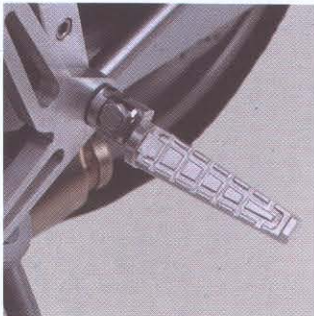

19. Pro-Series Billet Aluminium Foot Pegs

Weighing in at only 60g, sporty billet construction foot pegs allow the rider to feel the bike underfoot. Matte bead-blasted finish with beveled bottom (matching toe pegs 50499-97Y also available). The foot pegs also complement the Pro-Series billet aluminium rear set controls (70916-97Y).
50498-97Y Fits all models.

20. Pro-Series Billet Aluminium Toe Pegs

Accent the Pro-Series Foot Pegs with a set of two toe pegs for shifter and brake. Constructed of extremely lightweight (17g each) billet aluminium with matte bead-blasted finish.
50499-97Y Fits Lightning 96-98, White Lightning 98, Thunderbolt 95-96.

21. Buell P/M Aluminium Wheel

Exclusive Performance Machine Buell polished aluminium wheels. Fits all Buell models.
43688-94Y Front
43689-94YA Rear

22. Billet Aluminium Fork Brace

Replace the stock fork brace on your M2 with this stylish cut-out design fork brace. No new hardware is needed. Enhanced with multi-textured finish and polished stainless steel fasteners.
46094-97Y Fits 97-00 Cyclone.

23. Pro-Series Competition Handlebars

Lightweight aluminium handlebars simulate the look and feel of clip-on bars used by Lightning Series race teams. Engineered for ergonomics, the seven-degree downward, 30-degree set-back angle is easy on the wrists. 100mm narrower than the stock bars, the more aggressive sport riding position allows rider to tuck in and reduce wind resistance. Brake lines are included in the kit.
55850-97Y Fits Lightning 96-98.