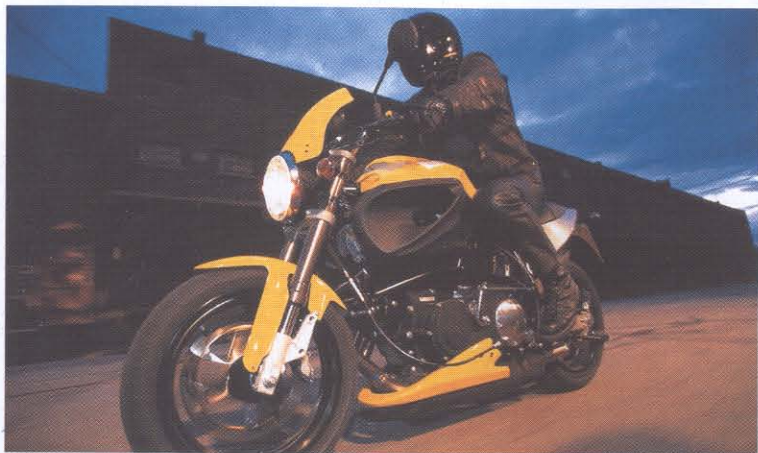

23.

23. S3 Narrow Saddlebag Kit

New design provides easy access with no key needed. Bags are lockable and feature water resistant rubber seals, internal bungee straps to secure load, new softer liner bags and an easy-release three-point mounting system.

Fits Thunderbolt 97-00.

90434-99Y	Prime
90434-99YYM	Spark Red
90434-99YYV	Onyx Alloy
90434-99YYX	Demon Blue
90434-99YYB	Carbon Black
90434-99YYE	Amazon Green
90434-99YYD	Blue Streak

90434-99YYL	Molten Orange
90434-99YYU	Reactor Yellow
90434-99YYA	Billet Metallic
90434-99YYF	Black Magic
90434-99YYC	Canyon Red
90434-99YYG	White Gold

24. Phantom Tank Mask

Constructed of rugged, 34oz., fleece-back vinyl, the Phantom Tank Mask protects your X1 tank from damage caused by belt buckles and zippers. All seams are double stitched for maximum durability. The Buell Pegasus is embroidered in blue.

50487-99Y Fits Lightning 99-00.

25. Racoon Tank Mask

Constructed of rugged, 34oz., fleece-back vinyl, the Racoon Tank Mask protects your tank from damage caused by belt buckles and zippers. All seams are double stitched for maximum durability. The Buell Pegasus is embroidered in blue.

50486-98Y Fits Cyclone 97-00, White Lightning 98.

26. Warrior Tank Mask

Constructed of rugged, 34oz., fleece-back vinyl, the Warrior Tank Mask protects your tank from damage caused by belt buckles and zippers. All seams are double stitched for maximum durability. The Buell Pegasus is embroidered in blue.

61496-96Y Fits Cyclone 97-98, Lightning 96-98.

27. S3 Narrow Saddlebag Cover Set

Easily convert your deep saddlebags into streamlined storage. Fits Thunderbolt 98 Saddlebags.

90447-98Y	Prime
90447-98YYA	Billet Metallic
90447-98YYE	Amazon Green
90447-98YYF	Black Magic
90447-98YYM	Spark Red