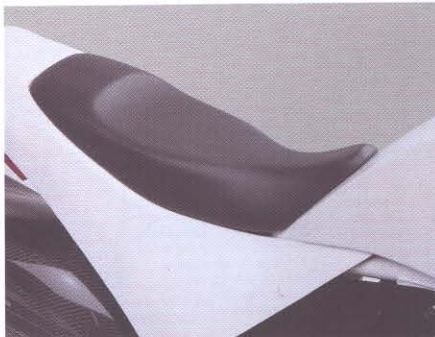

5.

6.

7.

8.

9.

10.

6. Carbon Fibre Rear Inner Fender

High-tech carbon fibre alternative. Approximate weight saving of 395g over the stock part.

59456-99Y Fits Lightning 99-00.

59763-96Y Fits Cyclone 97-98, Lightning 96-98, White Lightning 98, Thunderbolt 97-98.

7. Carbon Fibre Upper Heat Shield

Light and great looking way to keep the heat off the rider. Approximate weight saving of 46g over the stock part.

65372-96Y Fits Cyclone 97-98, Lightning 96-98,

White Lightning 98, Thunderbolt 97-98.

8. Carbon Fibre Lower Belt Guard

Replace your stock injection moulded part with carbon fibre. Approximate weight saving of 26g/89g over the stock part.

34953-99Y Fits Cyclone 99-00, Lightning 99-00, Thunderbolt 99-00.

34941-96Y Fits Cyclone 97-98, Lightning 96-98, White Lightning 98, Thunderbolt 96-98.

9. Carbon Fibre Sprocket Cover

Approximate weight saving of 120g over the stock part.

34940-96Y Fits all models.

10. Pro-Series Seat

Recontoured saddle for added style and enhanced seating area for the solo rider. (Standard on 98 Lightning & 98 White Lightning).

52448-97Y Fits Lightning 96-98 (stock tail section only).