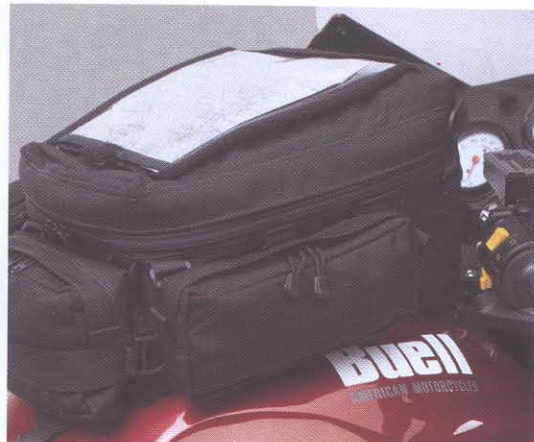

12.

13.

14.

15.

16.

17.

18.

12. Quest Tank Bag

Large capacity 30-litre bag features three removable exterior pockets and removable/reversible map pocket. Dimensions are 32cm x 27cm x 23cm. Constructed of 1000 denier Cordura® nylon with ToughTek® non-slip bottom that won't scratch paint. Includes custom rain cover.

61508-97Y Fits Cyclone 99-00, White Lightning 98, Thunderbolt 97-00.

13. S1 Ballistic Fabric Saddlebags

Styled to complement the contours of the Lightning, system includes two saddlebags (20-litres, 32cm x 18cm x 19cm), and tail bag (12-litres, 28-38cm x 20cm x 18cm), constructed of 1000 denier water resistant Cordura® nylon. Highly resilient black bags feature custom trim and Buell logos. Can be used separately or together as a complete touring system. Fits Lightning 96-98, White Lightning 98 (fits Twintail).

91280-96Y Complete Set

91281-96Y S1 Ballistic Fabric Saddlebags

91282-96Y S1 Ballistic Fabric Tail Bag

14. M2/S3 Small Tail Bag

This 18-litre capacity tail bag (20-25cm x 30.5cm x 25cm) comes with a spacious top pocket and large expandable main compartment. Constructed with D-rings for shoulder strap attachment and a non-slip bottom. Detailed with Buell logos and custom trim. Rain cover and mounting harness included.

91306-97Y M2 Small Tail Bag Fits Cyclone 97-00.

91308-97Y S3 Small Tail Bag Fits Thunderbolt 97-00.

15. M2 Ballistic Fabric Saddlebags

These saddlebags provide excellent storage for a run across the country or across town. Constructed of 1000 denier water resistant Cordura, the bags have a 35-litre capacity and come standard with side pockets, rain covers and a quick on and off design. The bags are detailed with Buell logos and custom trim. Mounting harness included.

91283-96Y Fits Cyclone 97-98.