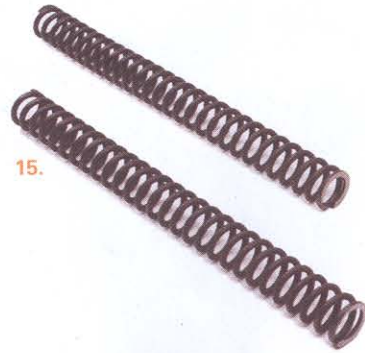

14.

15.

16a.

16b.

17.

18.

14. Lightning Series Race Fairing

Regulation NASB Buell Lightning Series race bike component to accommodate race numbers. Requires removal of headlamp and stock windscreen.

60040-96Y Fits Lightning 96-98, White Lightning 98.

15. Lightning Series Race Fork Spring Set

Used by the Lightning Series race teams, stronger fork springs reduce front end dive under hard braking conditions.

45989-96Y Fits Lightning 96-98, White Lightning 98, Thunderbolt 97-98.

16a. Thunderstorm High Flow Head - Front*

Recontoured combustion chamber, bigger valves and new intake and exhaust ports work together with Pro-Series Race System Kit 82000-96Y for increased performance. Comes complete with valves, guides and springs, ready to bolt on using your existing rocker box assemblies. Piston & Ring Assemblies must be purchased.

16797-98Y Fits Cyclone 97-98, Lightning 96-98, Thunderbolt 95-97.

16b. Thunderstorm High Flow Head - Rear*

Recontoured combustion chamber, bigger valves and new intake and exhaust ports work together with Pro-Series Race System Kit 82000-96Y for increased performance. Comes complete with valves, guides and springs, ready to bolt on using your rocker box assemblies. Piston & Ring Assemblies must be purchased.

16827-98Y Fits Cyclone 97-98, Lightning 96-98, Thunderbolt 95-97.

*Stock on all 98 Lightning, 98 White Lightning and all 99+ Buell Models.

17. Cyclone Tachometer Kit