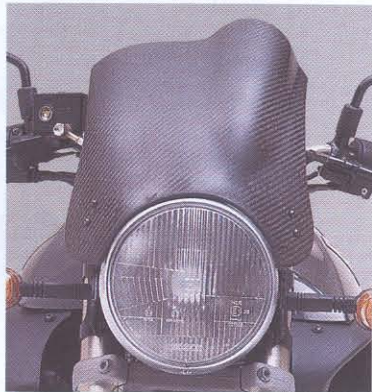

29. Collector Series, 3 Patches

Cotton embroidered patches add the perfect Buell identifier for shirts, caps, and jackets.
99728-00BX

performance

Exhilarating power, blistering speed, superior comfort and enhanced style. For the ultimate sensory experience take a look at our lightweight carbon fibre bodywork, seats and tail sections and talk to your dealer about Buell Pro-Series and performance parts.