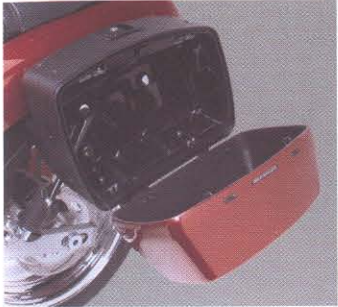

19.

20.

21.

22.

19. S3 Deep Saddlebag Kit

This design provides easy access with no key needed. Bags are lockable and feature water resistant rubber seals, internal bungee straps to secure load, new softer liner bags and an easy-release three-point mounting system. Deep cover allows for storage of full face helmet. Fits Thunderbolt 97-00.

90435-99Y	Prime
90435-99YYG	White Gold
90435-99YYA	Billet Metallic
90435-99YYL	Molten Orange
90435-99YYB	Carbon Black
90435-99YYM	Spark Red
90435-99YYC	Canyon Red
90435-99YYU	Reactor Yellow
90435-99YYD	Blue Streak
90435-99YYV	Onyx Alloy

90435-99YYF	Black Magic
90435-99YYX	Demon Blue
90435-99YYE	Amazon Green

20. Computer Case

91303-97Y Fits nylon briefcase only, see #20.

21. Buell Cordura Nylon Briefcase

Functional and stylish, the Cordura nylon briefcase securely attaches to the motorcycle in the passenger area with the universal mounting attachments and special mounting harness. The briefcase has all the function of contemporary business needs with the additional features of multiple shoulder strap location and foam padded back. Rain cover and mounting harness included. Briefcase dimensions: 28cm x 39cm x 9cm approx.

91301-97Y	M2 Buell Cordura Nylon Briefcase Fits Cyclone 97-00.
91309-97Y	S3 Buell Cordura Nylon Briefcase Fits Thunderbolt 97-00.
91311-97Y	S1 Buell Cordura Nylon Briefcase Fits Lightning 96-98, White Lightning 98, Twintail Lightning 96-98, Twintail White Lightning 98.

22. S3 Deep Saddlebag Cover Sets

Converts the narrow saddlebag set to the larger capacity deep bags. Fits Thunderbolt 97-98.

90446-97Y	Prime
90446-97YYA	Billet Metallic
90446-97YYC	Canyon Red
90446-97YYE	Amazon Green
90446-97YYF	Black Magic
90446-97YYG	White Gold