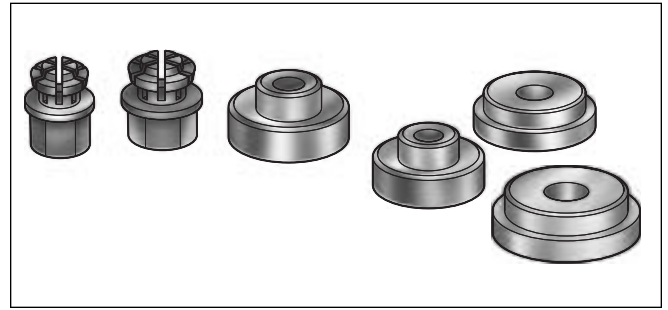

Part No. B-41623-B Oil Line Remover

Part No. B-43993-7/-8 Wheel Bearing Collets

Part No. B-42887 Brake Caliper Piston Remover

Part No. B-45521 Steering Head Bearing Remover/  
Installer

Part No. B-43721 Front Fork Seal Driver

Part No. HD-39302 Steering Head Bearing Race Installer  
(Used with B-45521)

Part No. B-46279 7/8" Axle Wrench (Hex)

Part No. B-59000B Pro Level Oil Gauge

**Part No. HD-01289 Rim Protectors**

**Part No. HD-33416 Universal Driver Handle**