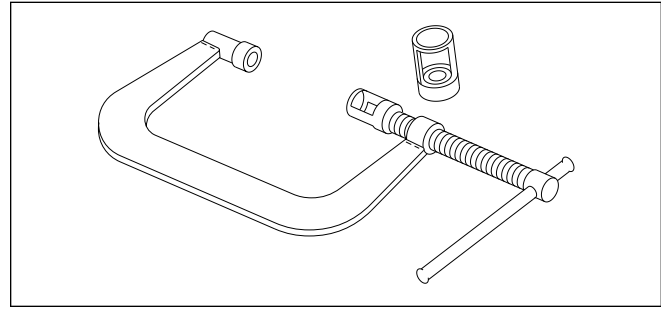

Part No. HD-34736B Valve Spring Compressor