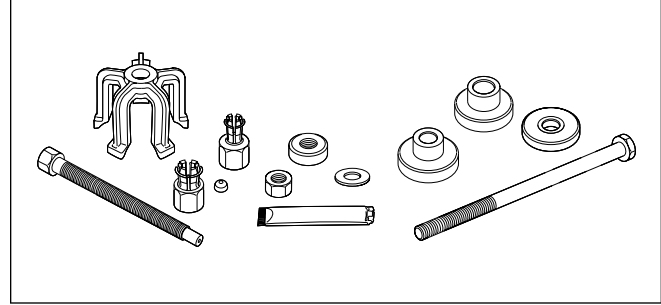

Part No. HD-39302 Steering Head Bearing Race Installer  
(Used with B-45521)

Part No. B-46279 7/8" Axle Wrench (Hex)

Part No. B-59000B Pro Level Oil Gauge

**Part No. HD-01289 Rim Protectors**

**Part No. HD-33416 Universal Driver Handle**

**Part No. HD-45966 Fork Spring Compressing Tool**

**Part No. HD-33418 Universal Puller Forcing Screw**

**Part No. HD-41177 Fork Tube Holder**

**Part No. HD-B-45520 Gear Detent Assembly Aid**

**Part No. HD-28700 Tire Bead Expander**

**Part No. HD-44060 Wheel Bearing Remover/Installer**

**Part No. HD-99500-80 Wheel Truing and Balancing Stand**

**Part No. HD-33223-1 Cylinder Compression Gauge**

**Part No. HD-35758-B Neway Valve Seat Cutter Set**