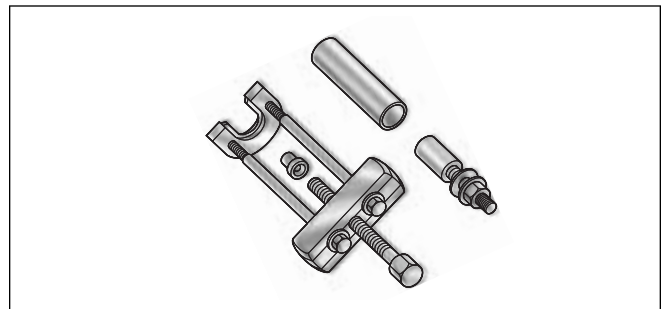

Part No. HD-34902-B Bearing Race Remover/Installer