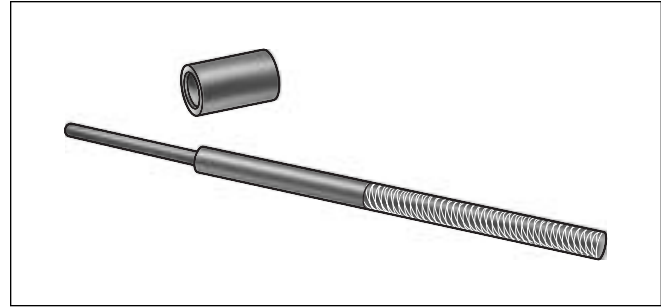

**Part No. HD-46283 Primary Drive Locking Tool**

**Part No. HD-34736B Valve Spring Compressor**

**Part No. HD-39964 Reamer Lubricant (Cool Tool)**

**Part No. B-45524 Valve Guide Installer**

**Part No. HD-39782 Cylinder Head Support**