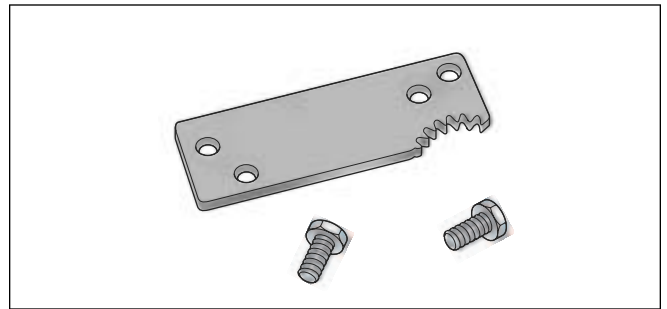

Part No. HD-43984 Crankshaft Locking Tool