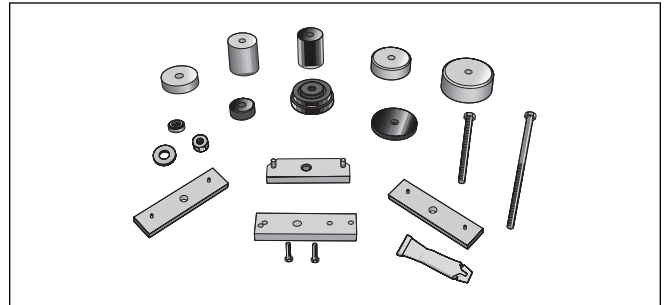

**Part No. HD-38515-A Clutch Spring Compressing Tool and Part No. HD-38515-91 Forcing Screw**

**Part No. HD-39965 Deutsch Terminal Crimp Tool**

**Part No. J-5586 Transmission Shaft Retaining Ring Pliers**

**Part No. HD-41354 Speedometer Tester**

**Part No. HD-41609 Amp Terminal Crimp Tool**

**Part No. HD-45847 Cross Plate**

**Part No. HD-47248 Rocker Housing Wrench**

**Part No. HD-35316-C Main Drive Gear Remover/Installer and Main Drive Gear Bearing Installer**

**Part No. HD-46285 Transmission Assembly Fixture**

**Part No. B43982 Transmission Locking Tool**

**Part No. HD-47855 Main Drive Gear Needle Bearing Installer**

**Part No. HD-94660-37B Mainshaft Locknut Wrench**