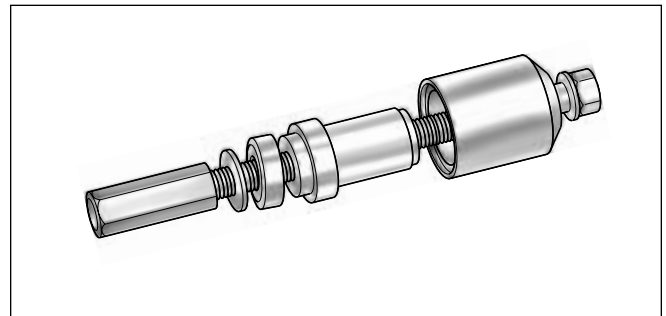

Part No. HD-95970-32D Piston Pin Bushing Tool