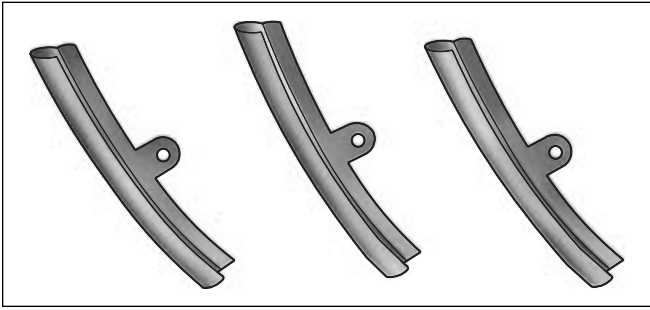

Part No. B-41623-B Oil Line Remover

Part No. B-43993-7/-8 Wheel Bearing Collets

Part No. B-42887 Brake Caliper Piston Remover

Part No. B-45521 Steering Head Bearing Remover/  
Installer

Part No. B-43721 Front Fork Seal Driver

Part No. HD-39302 Steering Head Bearing Race Installer  
(Used with B-45521)

Part No. B-46279 7/8" Axle Wrench (Hex)

Part No. B-59000B Pro Level Oil Gauge

**Part No. HD-01289 Rim Protectors**

**Part No. HD-33416 Universal Driver Handle**