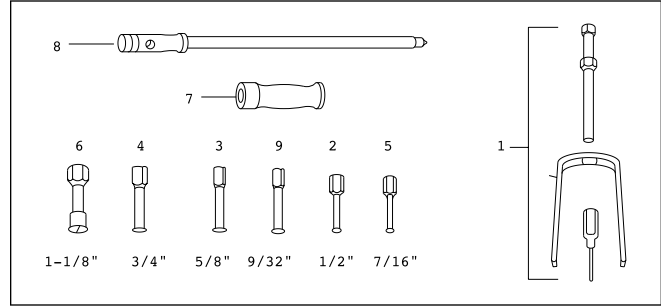

Part No. HD-95760-69A Bushing/Bearing Puller Tool Set. Set includes items 1-5 and 9. Items 6 (HD-95769-69), 7 (HD-95770-69) and 8 (HD-95771-69) are optional.