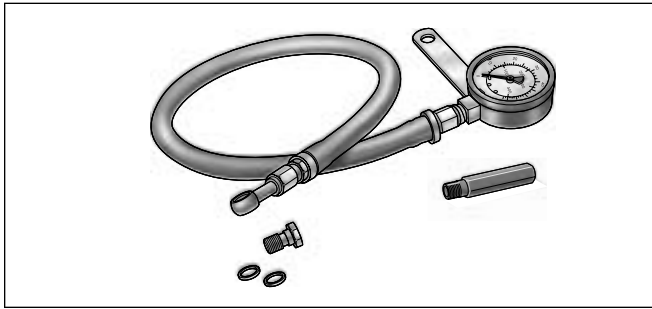

Part No. HD-96921-52A Oil Pressure Gauge