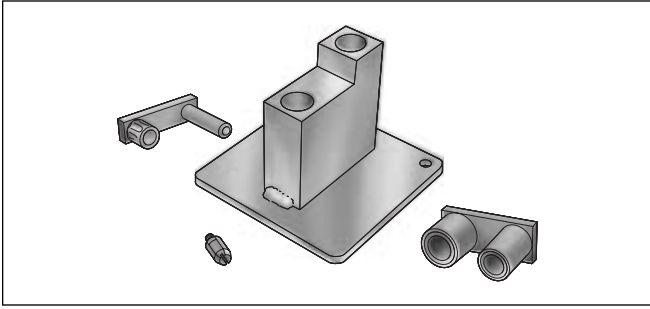

**Part No. HD-47250 Intake Manifold Wrench**

**Part No. HD-38515-A Clutch Spring Compressor**

**Part No. HD-47258 Rocker Cover Wrench**

**Part No. HD-44750-P29 Panasonic Toughbook (touch screen) and HD-44750-P50 Panasonic Toughbook (non-touch screen)**

**Part No. HD-46285 Transmission Assembly Fixture**

**Part No. B43982 Transmission Locking Tool**

**Part No. HD-47855 Main Drive Gear Needle Bearing Installer**

**Part No. HD-94660-37B Mainshaft Locknut Wrench**