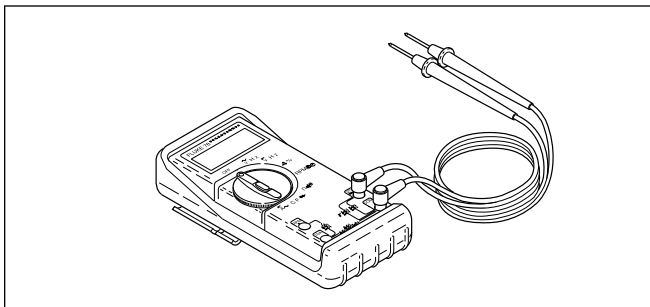

**Part No. B-45676 Sprocket Shaft Seal Installer**

**Part No. B-45522 Fuel Pressure Gauge Adapter**

**Part No. HD-26792 Spark Tester**

**Part No. B-45657 Fuel Pump Puller**

**Part No. HD-39978 Fluke 78 Multimeter (DVOM)F**