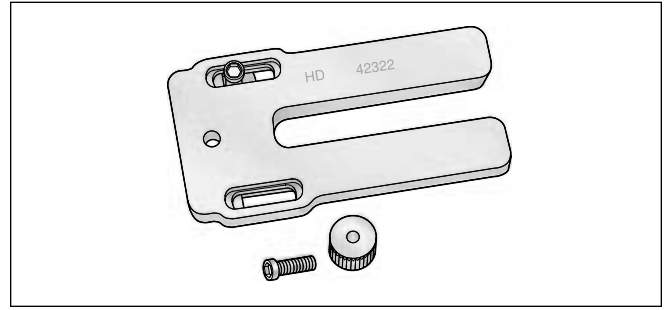

**Part No. B-45523 Valve Guide Reamer (7mm)**

**Part No. HD-39786 Cylinder Head Holding Fixture**

**Part No. B-45525 Valve Guide Hone**

**Part No. HD-34751 Nylon Valve Guide Brush**

**Part No. HD-42322 Piston Support Plate**