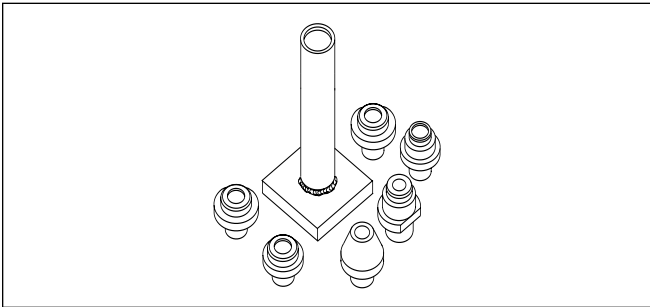

**Part No. HD-46283 Primary Drive Locking Tool**

**Part No. HD-34736B Valve Spring Compressor**

**Part No. HD-39964 Reamer Lubricant (Cool Tool)**

**Part No. B-45524 Valve Guide Installer**

**Part No. HD-39782 Cylinder Head Support**