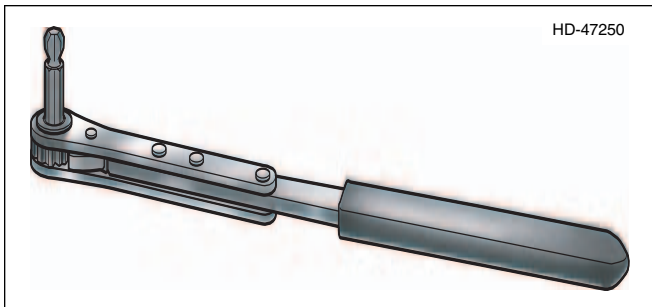

**Part No. HD-41354 Speedometer Tester**

**Part No. HD-41609 Amp Terminal Crimp Tool**

**Part No. HD-45847 Cross Plate**

**Part No. HD-47248 Rocker Housing Wrench**

**Part No. HD-35316-C Main Drive Gear Remover/Installer and Main Drive Gear Bearing Installer**