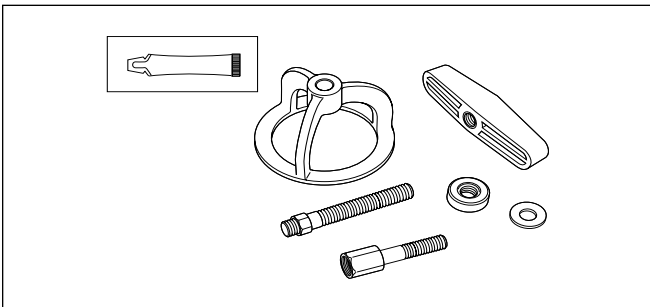

Part No. HD-38515-A Clutch Spring Compressing Tool and Part No. HD-38515-91 Forcing Screw