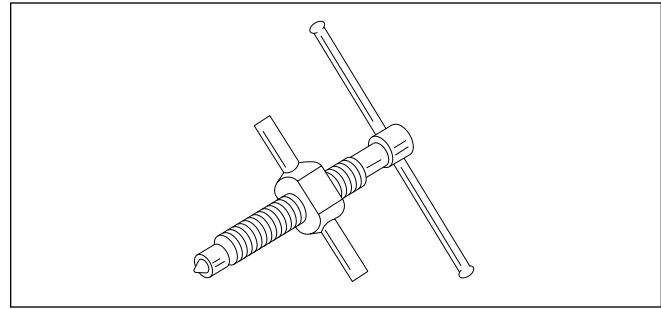

Part No. HD-33418 Universal Puller Forcing Screw