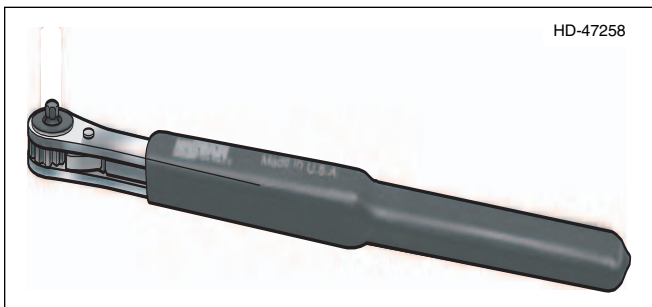

Part No. HD-47258 Rocker Cover Wrench