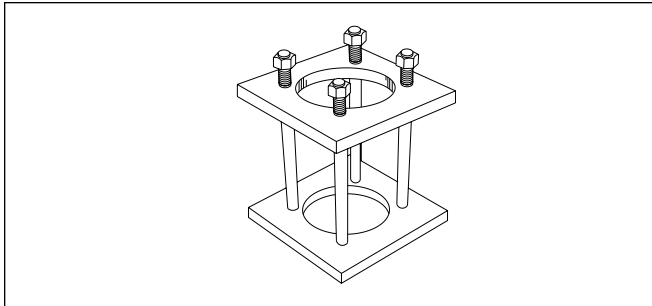

Part No. HD-33446A Cylinder Torque Plates and Torque Plate Bolts Part No. HD-33446-86