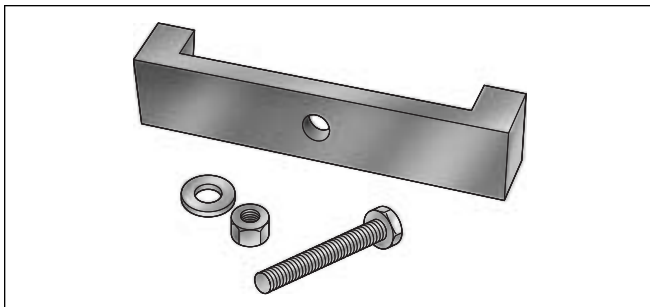

**Part No. HD-95635-46 All-Purpose Claw Puller  
(use with HD-95637-46A)**

**Part No. HD-45926 Clutch Shell Bearing Remover**

**Part No. HD-95637-46A Wedge Attachment of Claw Puller  
(use with HD-95635-46)**

**Part No. B-45676 Sprocket Shaft Seal Installer**

**Part No. B-45522 Fuel Pressure Gauge Adapter**

**Part No. HD-26792 Spark Tester**

**Part No. B-45657 Fuel Pump Puller**

**Part No. HD-39978 Fluke 78 Multimeter (DVOM)F**