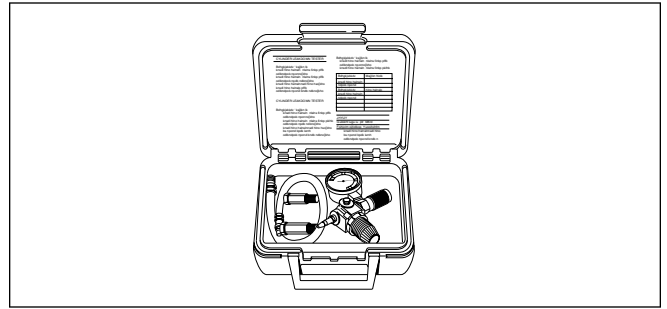

**Part No. HD-44060 Wheel Bearing Remover/Installer**

**Part No. HD-99500-80 Wheel Truing and Balancing Stand**

**Part No. HD-33223-1 Cylinder Compression Gauge**

**Part No. HD-35758-B Neway Valve Seat Cutter Set**