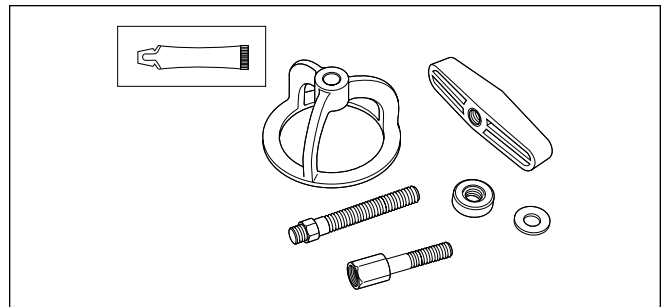

Part No. HD-38515-A Clutch Spring Compressor