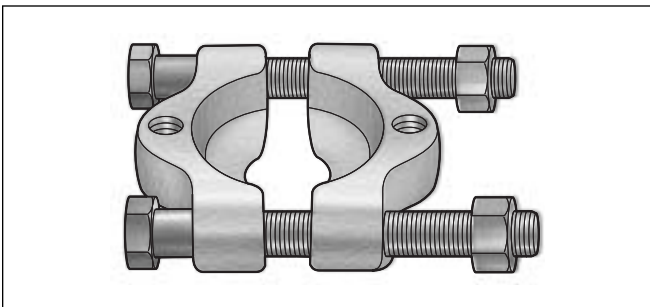

**Part No. HD-46285 Transmission Assembly Fixture**

**Part No. B43982 Transmission Locking Tool**

**Part No. HD-47855 Main Drive Gear Needle Bearing Installer**

**Part No. HD-94660-37B Mainshaft Locknut Wrench**

**Part No. HD-95635-46 All-Purpose Claw Puller  
(use with HD-95637-46A)**

**Part No. HD-45926 Clutch Shell Bearing Remover**

**Part No. HD-95637-46A Wedge Attachment of Claw Puller  
(use with HD-95635-46)**