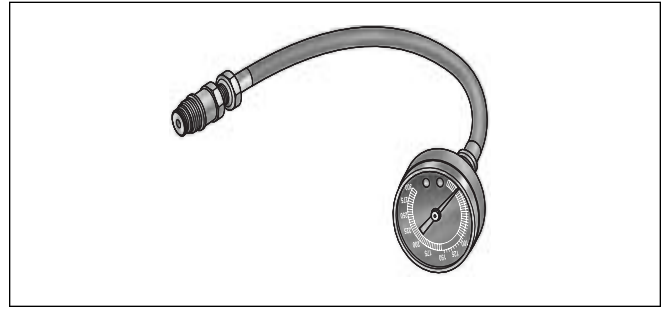

Part No. HD-33223-1 Cylinder Compression Gauge