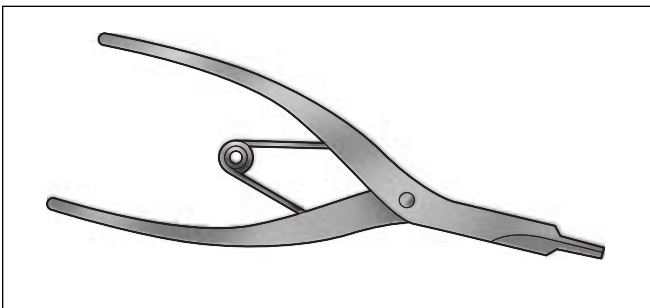

**Part No. HD-35102 Wrist Pin Bushing Hone (20 mm)**

**Part No. HD-95760-69A Bushing/Bearing Puller Tool Set.** Set includes items 1-5 and 9. Items 6 (HD-95769-69), 7 (HD-95770-69) and 8 (HD-95771-69) are optional.

**Part No. HD-38515-A Clutch Spring Compressing Tool and Part No. HD-38515-91 Forcing Screw**

**Part No. HD-39965 Deutsch Terminal Crimp Tool**

**Part No. J-5586 Transmission Shaft Retaining Ring Pliers**