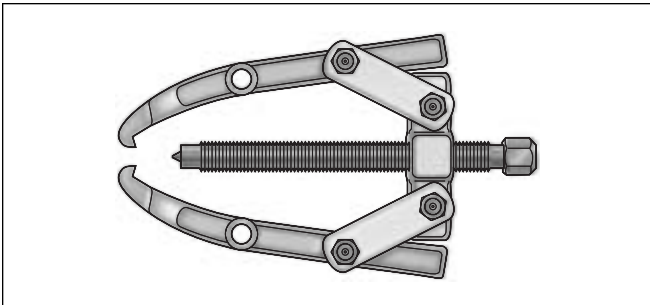

**Part No. HD-46285 Transmission Assembly Fixture**

**Part No. B43982 Transmission Locking Tool**

**Part No. HD-47855 Main Drive Gear Needle Bearing Installer**

**Part No. HD-94660-37B Mainshaft Locknut Wrench**

**Part No. HD-95635-46 All-Purpose Claw Puller  
(use with HD-95637-46A)**

**Part No. HD-45926 Clutch Shell Bearing Remover**

**Part No. HD-95637-46A Wedge Attachment of Claw Puller  
(use with HD-95635-46)**