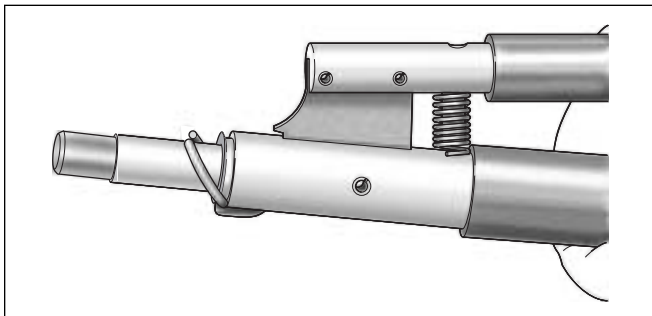

**Part No. HD-94804-57 Rocker Arm Bushing Reamer**

**Part No. HD-96333-51C Piston Ring Compressor**

**Part No. HD-33446A Cylinder Torque Plates and Torque Plate Bolts Part No. HD-33446-86**

**Part No. HD-95952-33B Connecting Rod Clamping Tool**