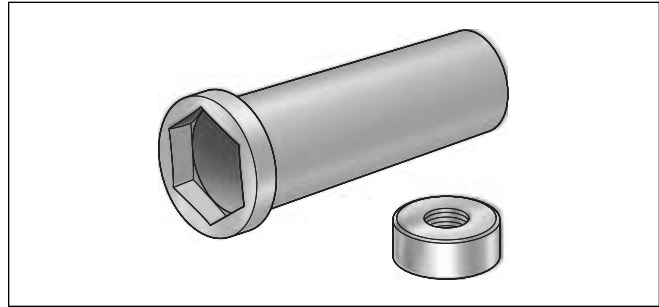

**Part No. HD-47250 Intake Manifold Wrench**

**Part No. HD-38515-A Clutch Spring Compressor**

**Part No. HD-47258 Rocker Cover Wrench**

**Part No. HD-44750-P29 Panasonic Toughbook (touch screen) and HD-44750-P50 Panasonic Toughbook (non-touch screen)**

**Part No. HD-46285 Transmission Assembly Fixture**

**Part No. B43982 Transmission Locking Tool**

**Part No. HD-47855 Main Drive Gear Needle Bearing Installer**

**Part No. HD-94660-37B Mainshaft Locknut Wrench**