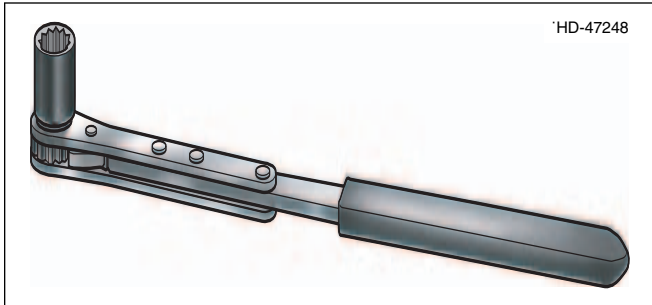

Part No. HD-47248 Rocker Housing Wrench