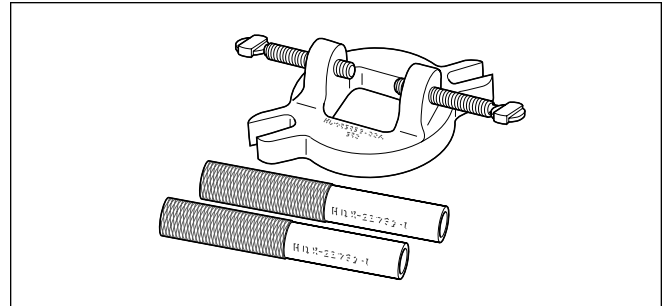

Part No. HD-95952-33B Connecting Rod Clamping Tool