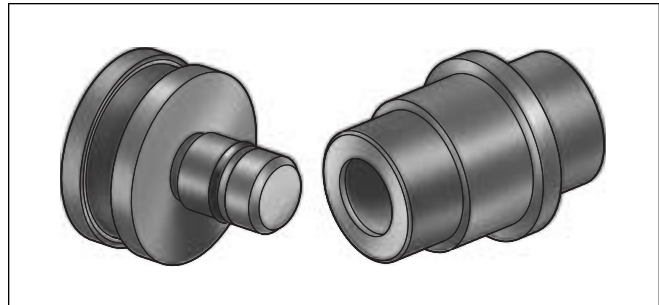

**Part No. HD-46285 Transmission Assembly Fixture**

**Part No. B43982 Transmission Locking Tool**

**Part No. HD-47855 Main Drive Gear Needle Bearing Installer**

**Part No. HD-94660-37B Mainshaft Locknut Wrench**

**Part No. HD-95635-46 All-Purpose Claw Puller  
(use with HD-95637-46A)**

**Part No. HD-45926 Clutch Shell Bearing Remover**

**Part No. HD-95637-46A Wedge Attachment of Claw Puller  
(use with HD-95635-46)**