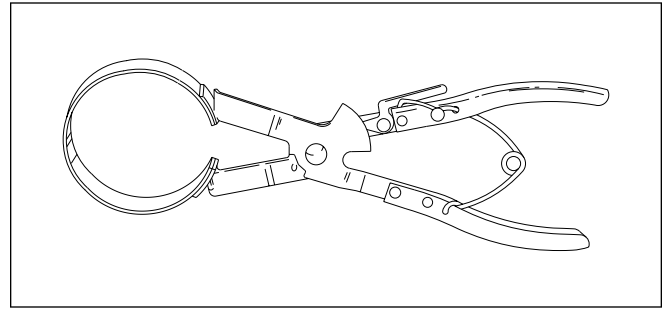

Part No. HD-96333-51C Piston Ring Compressor