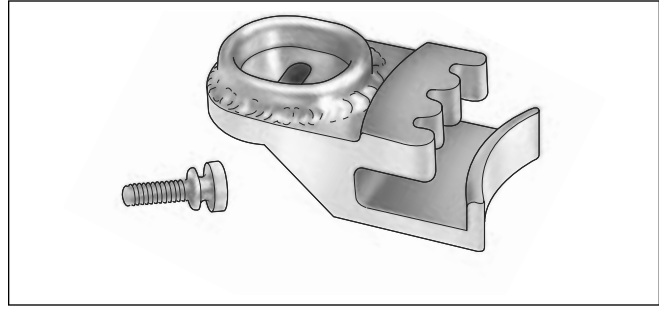

**Part No. HD-47250 Intake Manifold Wrench**

**Part No. HD-38515-A Clutch Spring Compressor**

**Part No. HD-47258 Rocker Cover Wrench**

**Part No. HD-44750-P29 Panasonic Toughbook (touch screen) and HD-44750-P50 Panasonic Toughbook (non-touch screen)**

**Part No. HD-46285 Transmission Assembly Fixture**

**Part No. B43982 Transmission Locking Tool**

**Part No. HD-47855 Main Drive Gear Needle Bearing Installer**

**Part No. HD-94660-37B Mainshaft Locknut Wrench**