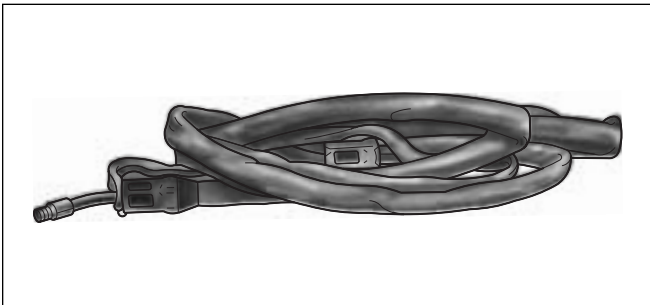

**Part No. HD-45966 Fork Spring Compressing Tool**

**Part No. HD-33418 Universal Puller Forcing Screw**

**Part No. HD-41177 Fork Tube Holder**

**Part No. HD-B-45520 Gear Detent Assembly Aid**

**Part No. HD-28700 Tire Bead Expander**

**Part No. HD-44060 Wheel Bearing Remover/Installer**

**Part No. HD-99500-80 Wheel Truing and Balancing Stand**

**Part No. HD-33223-1 Cylinder Compression Gauge**

**Part No. HD-35758-B Neway Valve Seat Cutter Set**