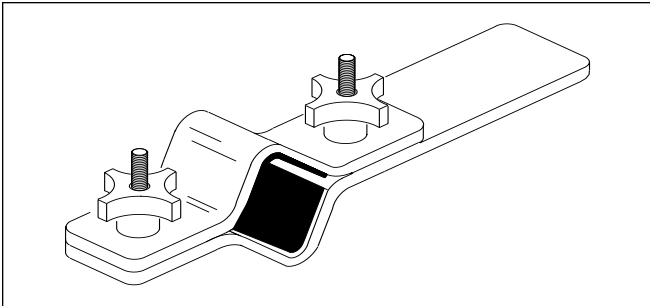

Part No. HD-41177 Fork Tube Holder